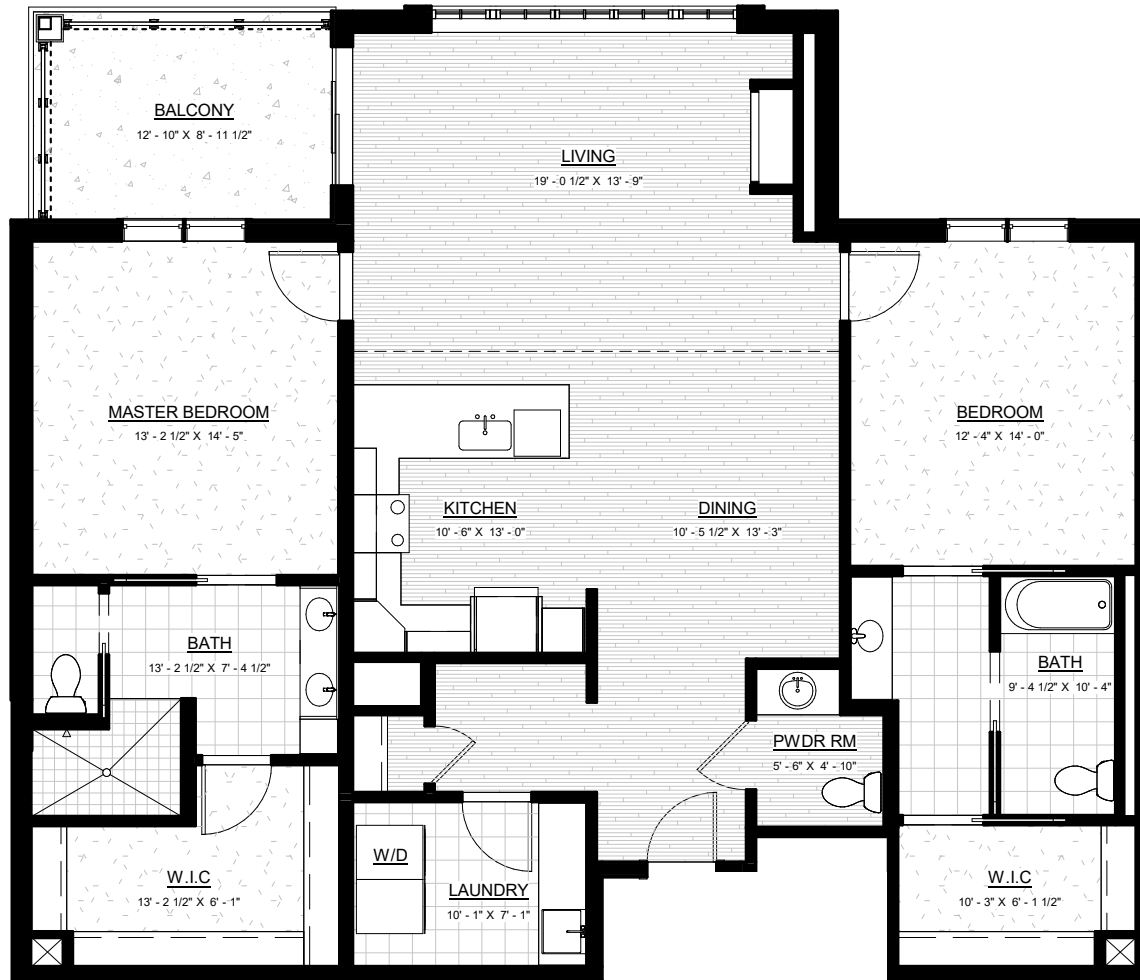

SouthPointe at Lakes

SouthPointe Village: Hatfield Variation

Apartment
2 Bedroom
2.5 Bath
1,737 Square Feet

FINISH MATERIAL KEY	
CARPET	
TILE	
CONCRETE	
HARDWOOD	

WillowValleyCommunities.org
800.770.5445

All dimensions are approximate and subject to revision.

Floor plans are not to scale in relation to one another and represent the residences in their original configuration.