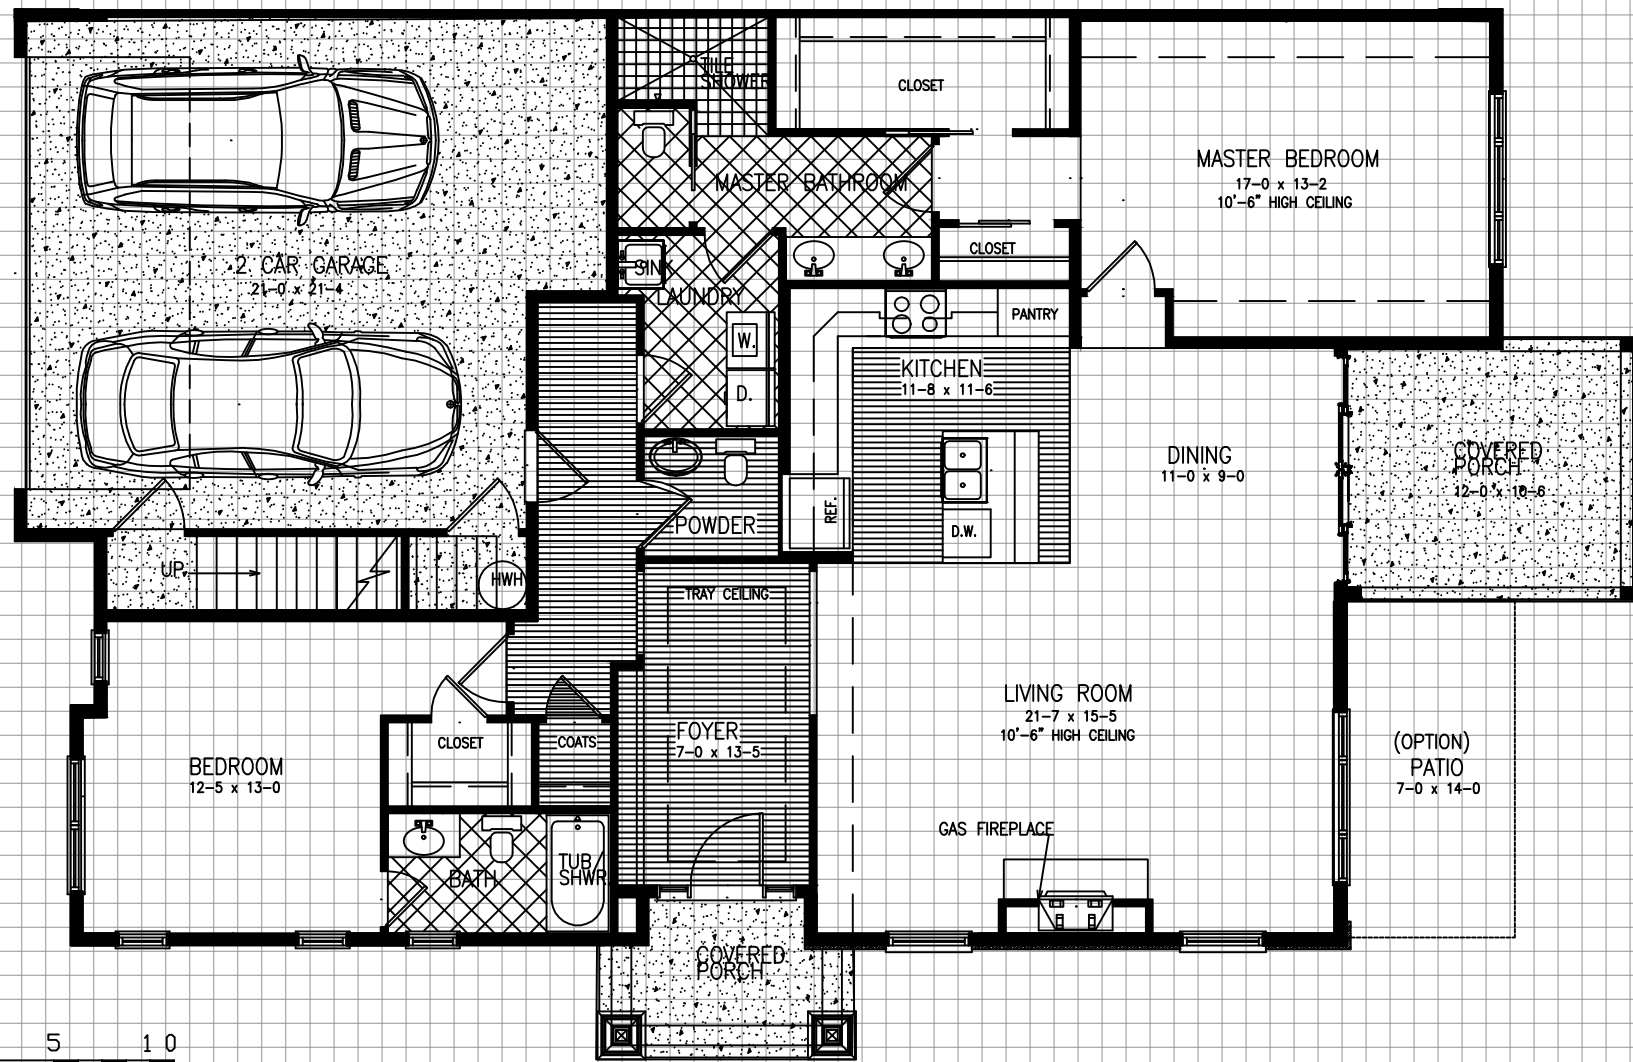

WILLOW VALLEY COMMUNITIES  
SOUTHPOINTE AT LAKES  
HAYES (LEFT)

SouthPointe Park

PRINT PLANS ON 8-1/2" x 11" TO RETAIN SCALE OF 1/8" = 1". DO NOT CHECK "FIT TO PAGE."