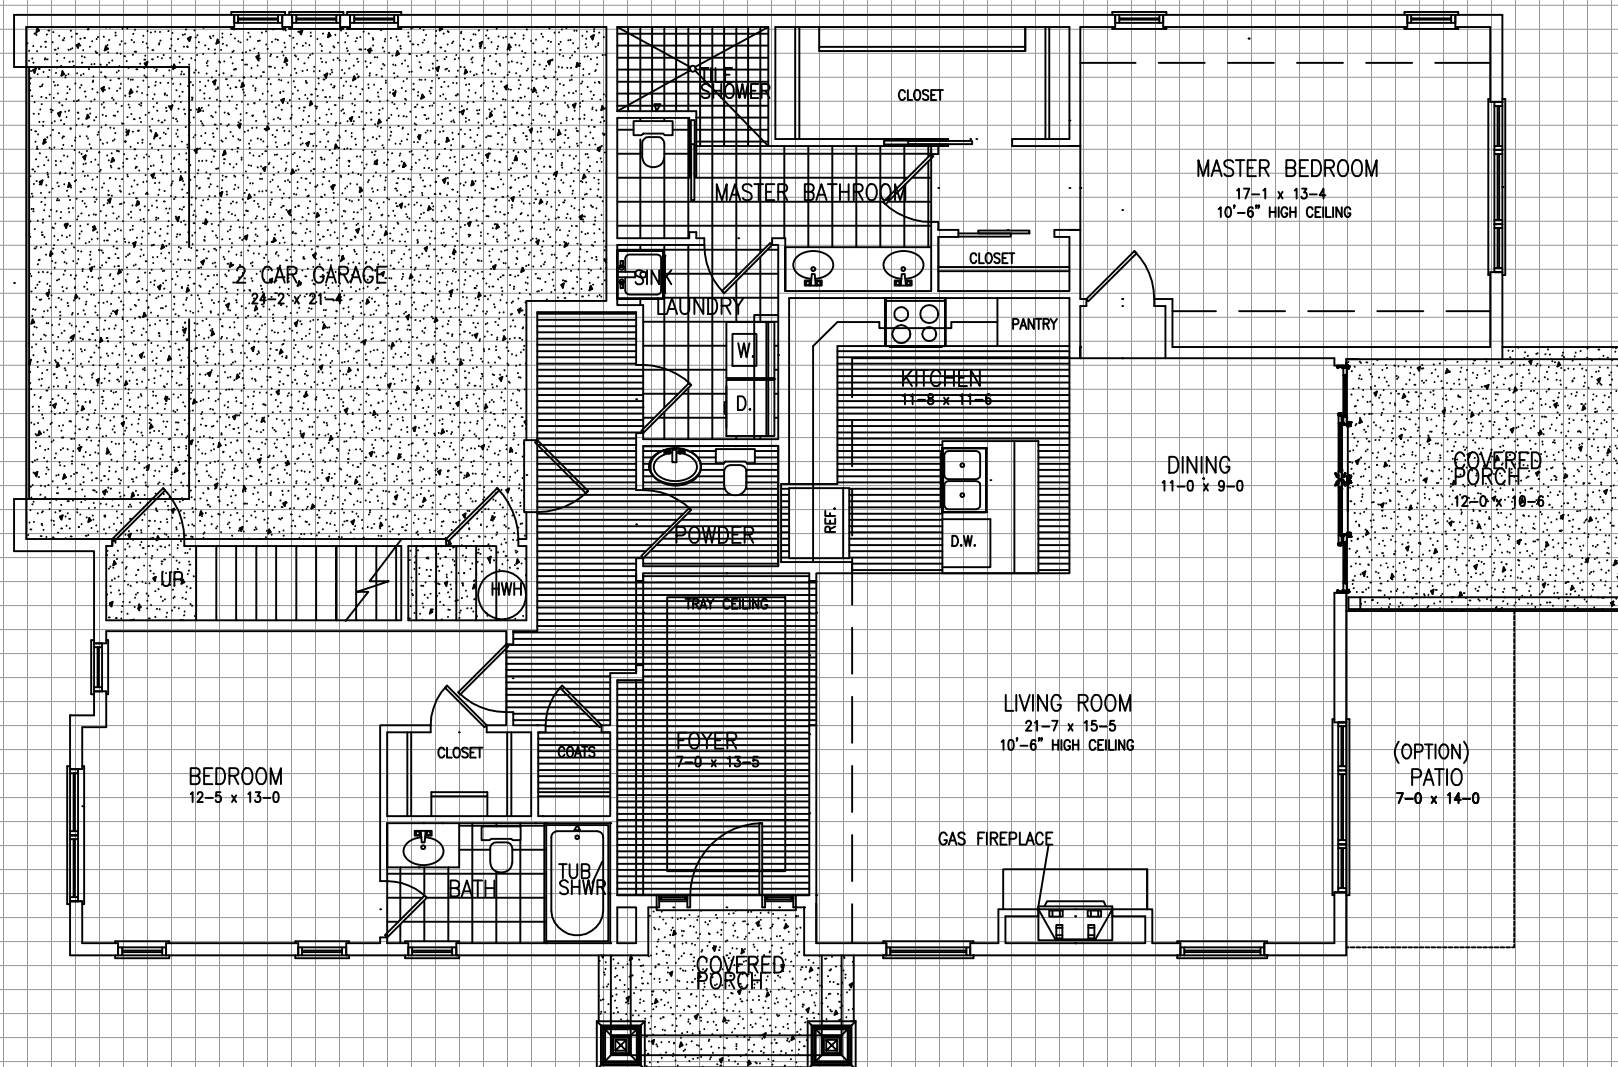

WILLOW VALLEY COMMUNITIES
SOUTHPOINTE AT LAKES
HAYES (LEFT) (DETACHED)

SouthPointe Park

PRINT PLANS ON 8-1/2" x 11" TO RETAIN SCALE OF 1/8" = 1'. DO NOT CHECK "FIT TO PAGE."
LISTED DIMENSIONS ARE APPROXIMATE AND WILL BE BUILT TO CONSTRUCTION TOLERANCES